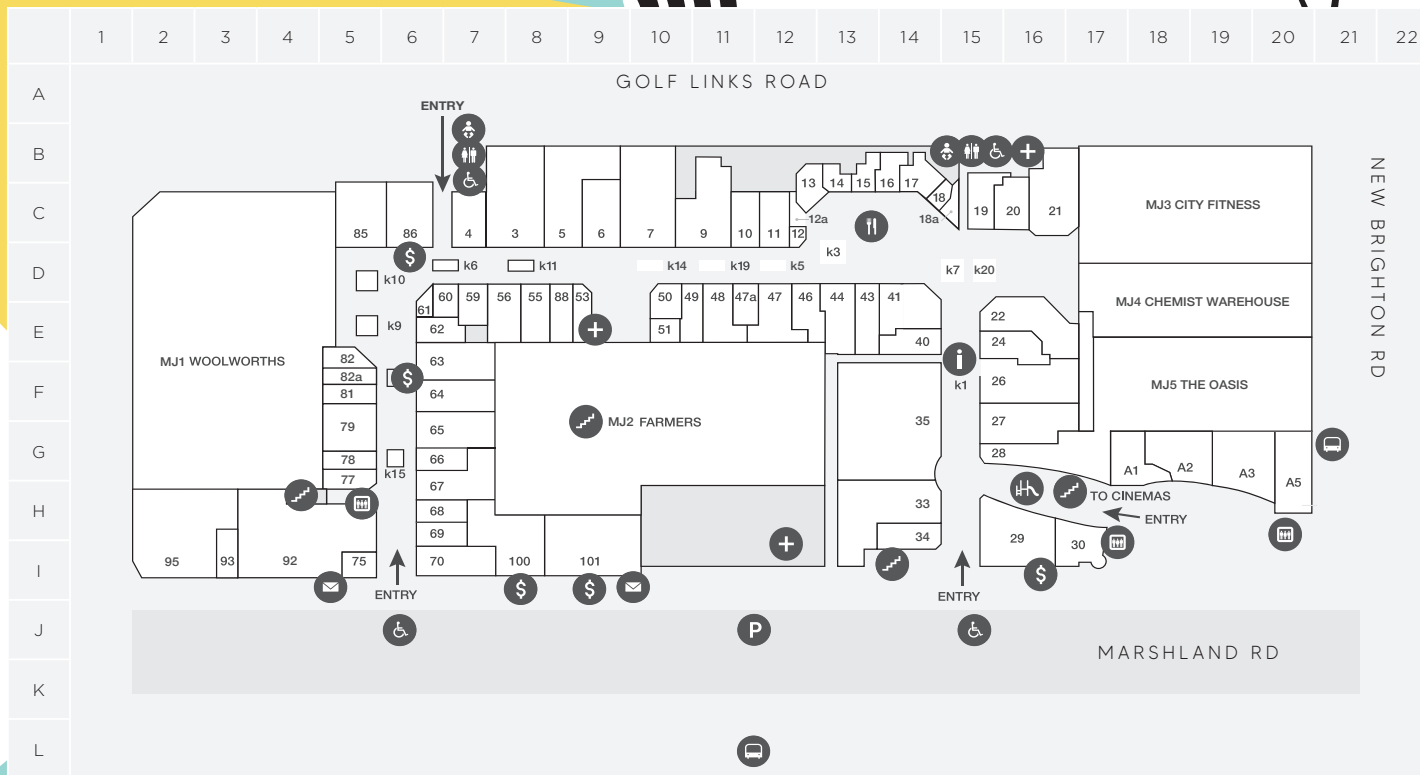

# Upper Floor

- Lift
- Information
- Escalator
- ATM
- Postbox
- Parking
- Disabled
- First Aid
- Bus Stop
- Restroom
- Disabled Restroom
- Food Court
- Parent Room
- Play Area

	SHOP	GRID	SHOP	GRID
<b>DEPARTMENT STORES</b>			<b>HEALTH &amp; BEAUTY</b>	
Farmers	MJ2	G10	Chemist Warehouse	MJ4 E18
<b>SUPERMARKET</b>			Elegant Beauty & Brows	88 E8
Woolworths	MJ1	F3	Fans Massage	82a F5
<b>FASHION - WOMENS</b>			Homestead Health	81 F5
Bras N Things	46	E12	Kayra Beauty	69 I6
Dotti	43	E13	Kayra Nails	60 E7
Glassons	22	E16	Professional	62 E6
Jacqui E	10	C11	Simply Beauty	75 I5
Millers	64	F6	<b>HAIRDRESSING</b>	
Pagani	44	G14	EFX Hair & Beauty	56 E7
<b>FASHION - MENS</b>			Just Cuts	82 F5
Connor	41	E12	Revive Hairdressing	68 H6
Hallensteins	27	G15	Synergy Hair	78 G5
<b>FASHION - MIXED</b>			<b>OPTOMETRIST &amp; AUDIOLOGY</b>	
Amazon	9	C11	OPSM	66 G6
Cotton On Mega	35	G14	Specsavers	79 G5
Jay Jays	24	E15	<b>SERVICES</b>	
Postie	5	C8	City Fitness	MJ3 C19
<b>FOOTWEAR</b>			Customer Service	K1 F15
Number 1/Hannahs	90	F14	Espresso Carwash	Carpark K11
Merchant 1948	11	D12	Look Smart Alterations	51 E10
Platypus	48	E11	Mister Minit	K15 H6
Skechers	47	E12	Snap Fitness	A5 H20
<b>FASHION ACCESSORIES</b>			<b>SPORTS &amp; CAMPING</b>	
Strandbags	40	E14	Kathmandu	33 H14
Lovisa	47a	E12	Stirling Sports	26 F15
<b>JEWELLERY</b>			<b>FOOD &amp; BEVERAGES</b>	
Michael Hill	53	E9	Adana Grill	14 C13
Pascoes	50	E10	Bean & Co	19 C15
<b>BOOKS &amp; STATIONERY</b>			Coffee Culture	30 I17
Typo	6	D9	Divine Cakes & Desserts	61 E6
Whitcoulls	3	D7	Donut King	K20 D15
<b>MUSIC, VIDEO, ELECTRONIC GAMES</b>			Hungry Wok	15 C13
EB Games	65	E7	Maki Mono	K10 D5
<b>HOMEWARES &amp; GIFTS</b>			McDonalds	17 C14
Acquisitions	55	E8	Mi Amor	13 C12
Bed, Bath & Beyond	21	C16	Muffin Break	K3 D13
Cosmic	34	I14	Phat Phillip	K9 E5
Enjoy	85	D5	Pita Pit	12a C12
Q Store	95	I2	Roast N' Roll	16 C14
Stevens (Farmers upstairs)	MJ2		Robert Harris	70 I6
Two Dollar Things	67	H6	Shamiana	18 C14
<b>PHONES &amp; MOBILE COMMUNICATION</b>			Sushi Express	K7 D15
2 Degrees	K14	D9	Tank	12 D12
iCell	K11	D8	<b>RESTAURANTS &amp; BARS</b>	
Mobile King	77	H5	Cocopelli	A2 H19
Fast Fix	K5	D11	Fox & Ferret	A3 H20
Spark	4	C7	<b>ENTERTAINMENT</b>	
			The Oasis	MJ5 G17
			<b>CINEMA</b>	
			Reading Cinemas	Cinemas Q15
			<b>BANKS &amp; ATM</b>	
			ANZ	100 H18
			ASB	86 D6
			BNZ	29 I16
			Kiwibank ATM	63 E6
			Westpac	101 I9